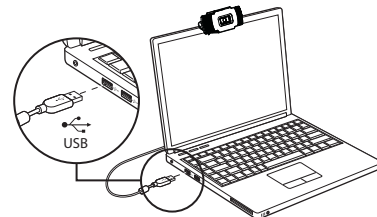

a. Montare pe monitor

a. Monitor mount

b. Montare pe birou

b. Desk mount

3. Conectarea camerei web

3. Connecting the webcam

RO

Conectati camera web la interfata USB a computerului. Asteptati aproximativ 1 minut - camera web se va instala automat. Camera web nu are un driver personalizat si nu necesita unul pentru a functiona corect.

EN

Plug the webcam into the USB interface of your PC. Wait for about 1 minute - the webcam will install automatically. The webcam does not have a custom driver and does not require one to function correctly.